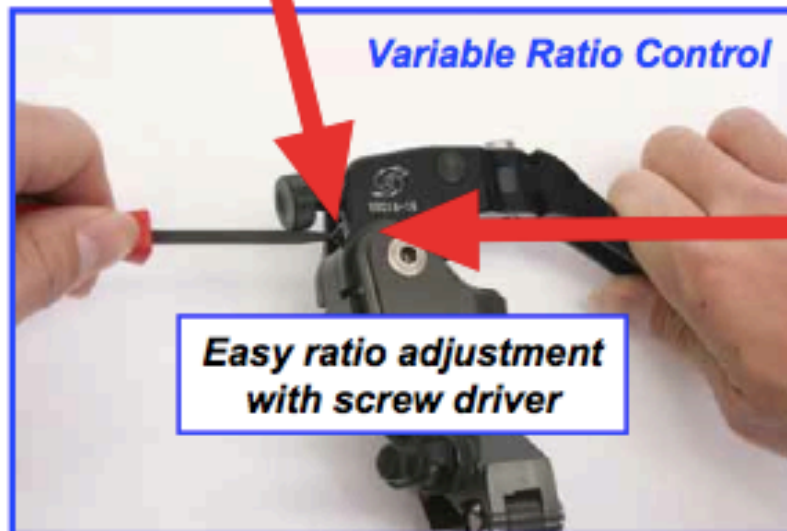

VRC [Variable Ratio Control] MASTERCYLINDER

BRAKE

CLUTCH